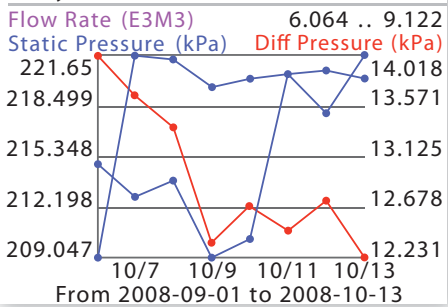

Daily QTR Chart

Daily QTRs

Time	Static (kPa)	Diff (kPa)
2008-10-13 09:00:00	221.65	12.23
2008-10-12 09:00:00	218.153	12.74
2008-10-11 09:00:00	220.549	12.48
2008-10-10 09:00:00	210.245	12.70
2008-10-09 09:00:00	209.047	12.37
2008-10-08 09:00:00	213.948	13.39
2008-10-07 09:00:00	212.963	13.67
2008-10-06 09:00:00	214.933	14.01